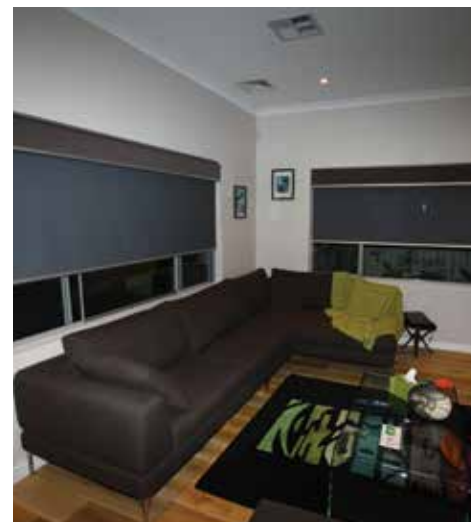

Curtain Addiction

When it comes to decorating we truly are hooked on planning, designing and finishing off your windows. It's our Passion!

Having over 25 years experience and some of the most respected staff in the industry, we have the perfect team to dress your windows. Our products decorate over 400 apartments and being happy owners of a Norwood Finbar apartment ourselves, we understand your needs and can cater our services to suit you.

Need curtains fast? We carry a select range of fabrics here in Perth so we can install curtains two weeks from the date of deposit and final check measure.

Can't meet us on site? No problem. We can correspond everything necessary via phone and email. We can access your apartment, take measurements and send photos of fabrics we know will work with your colour scheme and have the goods ready for installation upon settlement.

Why choose Curtain Addiction for your window treatments? The answer is simple.

Curtain Addiction have a wealth of experience, a great range of fabrics and products to choose from, we come to you at your home when it suits you.

We also specialise in:

- Fashionable Roller Blinds as single or Dual Rollers
- Sun Screen and Blockout Fabrics.
- Functional Aluminum Venetian Blinds
- Timber and Timber Look Venetian Blinds
- Decorative Roman Blinds

Your Blinds & Curtain Specialists. Locally Owned and Operated.

Double Pleat

Sheers often the look of a window giving your room a more welcoming appeal as well as reducing glare and providing a degree of daytime privacy.

The Wave "2" Heading (top part of the curtain) is one of the most modern and versatile designs on offer.

The Wave "2" system uses more fabric than a double pleat as well as requiring an engineering grade tracking system.

This system allows for tracks to be bent and joined multiple times yet still providing an ultra-smooth operation as well as allowing the Wave Sheers to be moved in multiple directions. For the best light control, a second product should be fitted behind the Sheers.

Options include Blockout Rollers, Basic Linings or Textured Coloured Linings which provide an extra depth of colour to the Sheers.