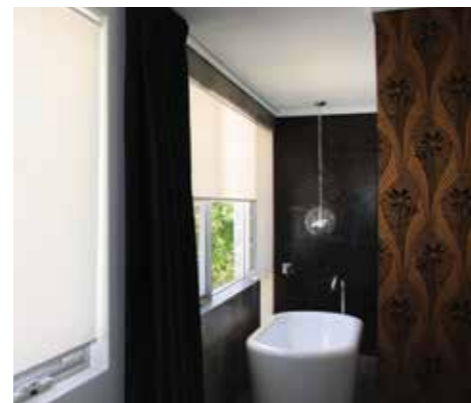

Curtain Addiction

When it comes to decorating we truly are hooked on planning, designing and finishing off your windows. It's our Passion!

Having over 25 years experience and some of the most respected staff in the industry, we have the perfect team to dress your windows. Our products decorate over 400 apartments and being happy owners of a Norwood Finbar apartment ourselves, we understand your needs and can cater our services to suit you.

Need curtains fast? We carry a select range of fabrics here in Perth so we can install curtains two weeks from the date of deposit and final check measure.

Can't meet us on site? No problem. We can correspond everything necessary via phone and email. We can access your apartment, take measurements and send photos of fabrics we know will work with your colour scheme and have the goods ready for installation upon settlement.

Why choose Curtain Addiction for your window treatments? The answer is simple.

Curtain Addiction have a wealth of experience, a great range of fabrics and products to choose from, we come to you at your home when it suits you.

We also specialise in:

- Fashionable Roller Blinds as single or Dual Rollers
- Sun Screen and Blockout Fabrics.
- Functional Aluminum Venetian Blinds
- Timber and Timber Look Venetian Blinds
- Decorative Roman Blinds

Your Blinds & Curtain Specialists. Locally Owned and Operated.

Double Pleat