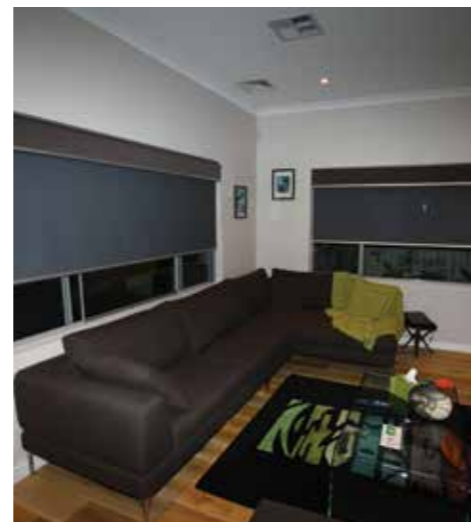

Curtain Addiction

When it comes to decorating we truly are hooked on planning, designing and finishing off your windows. It's our Passion!

Having over 25 years experience and some of the most respected staff in the industry, we have the perfect team to dress your windows. Our products decorate over 400 apartments and being happy owners of a Norwood Finbar apartment ourselves, we understand your needs and can cater our services to suit you.

Need curtains fast? We carry a select range of fabrics here in Perth so we can install curtains two weeks from the date of deposit and final check measure.

Can't meet us on site? No problem. We can correspond everything necessary via phone and email. We can access your apartment, take measurements and send photos of fabrics we know will work with your colour scheme and have the goods ready for installation upon settlement.

Why choose Curtain Addiction for your window treatments? The answer is simple.

Curtain Addiction have a wealth of experience, a great range of fabrics and products to choose from, we come to you at your home when it suits you.

We also specialise in:

- Fashionable Roller Blinds as single or Dual Rollers
- Sun Screen and Blockout Fabrics.
- Functional Aluminum Venetian Blinds
- Timber and Timber Look Venetian Blinds
- Decorative Roman Blinds

Your Blinds & Curtain Specialists. Locally Owned and Operated.

Double Pleat