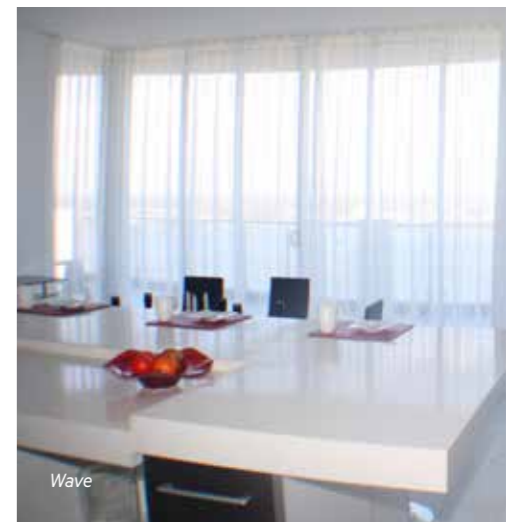

Curtain Addiction

When it comes to decorating we truly are hooked on planning, designing and finishing off your windows. It's our Passion!

Having over 25 years experience and some of the most respected staff in the industry, we have the perfect team to dress your windows. Our products decorate over 400 apartments and being happy owners of a Norwood Finbar apartment ourselves, we understand your needs and can cater our services to suit you.

Need curtains fast? We carry a select range of fabrics here in Perth so we can install curtains two weeks from the date of deposit and final check measure.

Can't meet us on site? No problem. We can correspond everything necessary via phone and email. We can access your apartment, take measurements and send photos of fabrics we know will work with your colour scheme and have the goods ready for installation upon settlement.

Why choose Curtain Addiction for your window treatments? The answer is simple.

Curtain Addiction have a wealth of experience, a great range of fabrics and products to choose from, we come to you at your home when it suits you.

We also specialise in:

- Fashionable Roller Blinds as single or Dual Rollers
- Sun Screen and Blockout Fabrics.
- Functional Aluminum Venetian Blinds
- Timber and Timber Look Venetian Blinds
- Decorative Roman Blinds

Your Blinds & Curtain Specialists. Locally Owned and Operated.

15% OFF OUR FULL RANGE OF BLINDS & CURTAINS FOR FINBAR LOYALTY CLUB MEMBERS.

Prices overleaf include the 15% Loyalty Club discount. Clean and professional installations. Installations within 15 working days or less, after site measure & deposit receipt.

Contact

Joseph & Terina Bicanic

P: (08) 9221 1123

M: 0408 837 462

E: sales@curtainaddiction.com.au

W: curtainaddiction.com.au